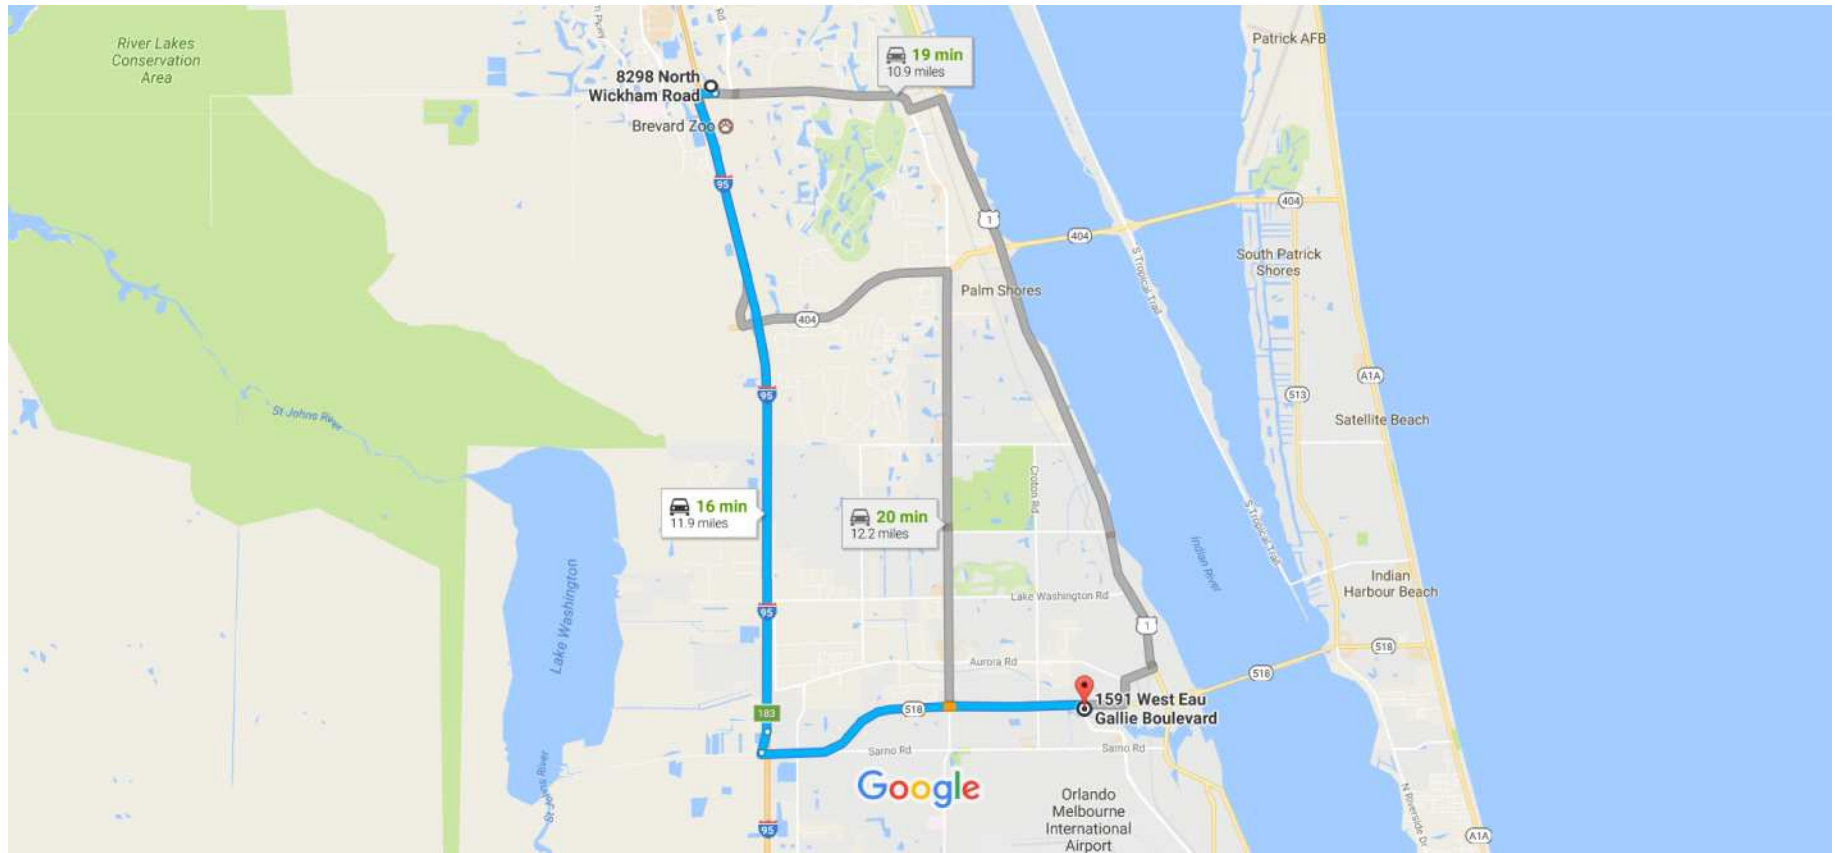

Holiday Inn to Azan Shriners Center

Google Maps

8298 N Wickham Rd, Melbourne, FL 32940 to 1591 W Eau Gallie Blvd

Drive 11.9 miles, 16 min

Map data ©2017 Google 1 mi